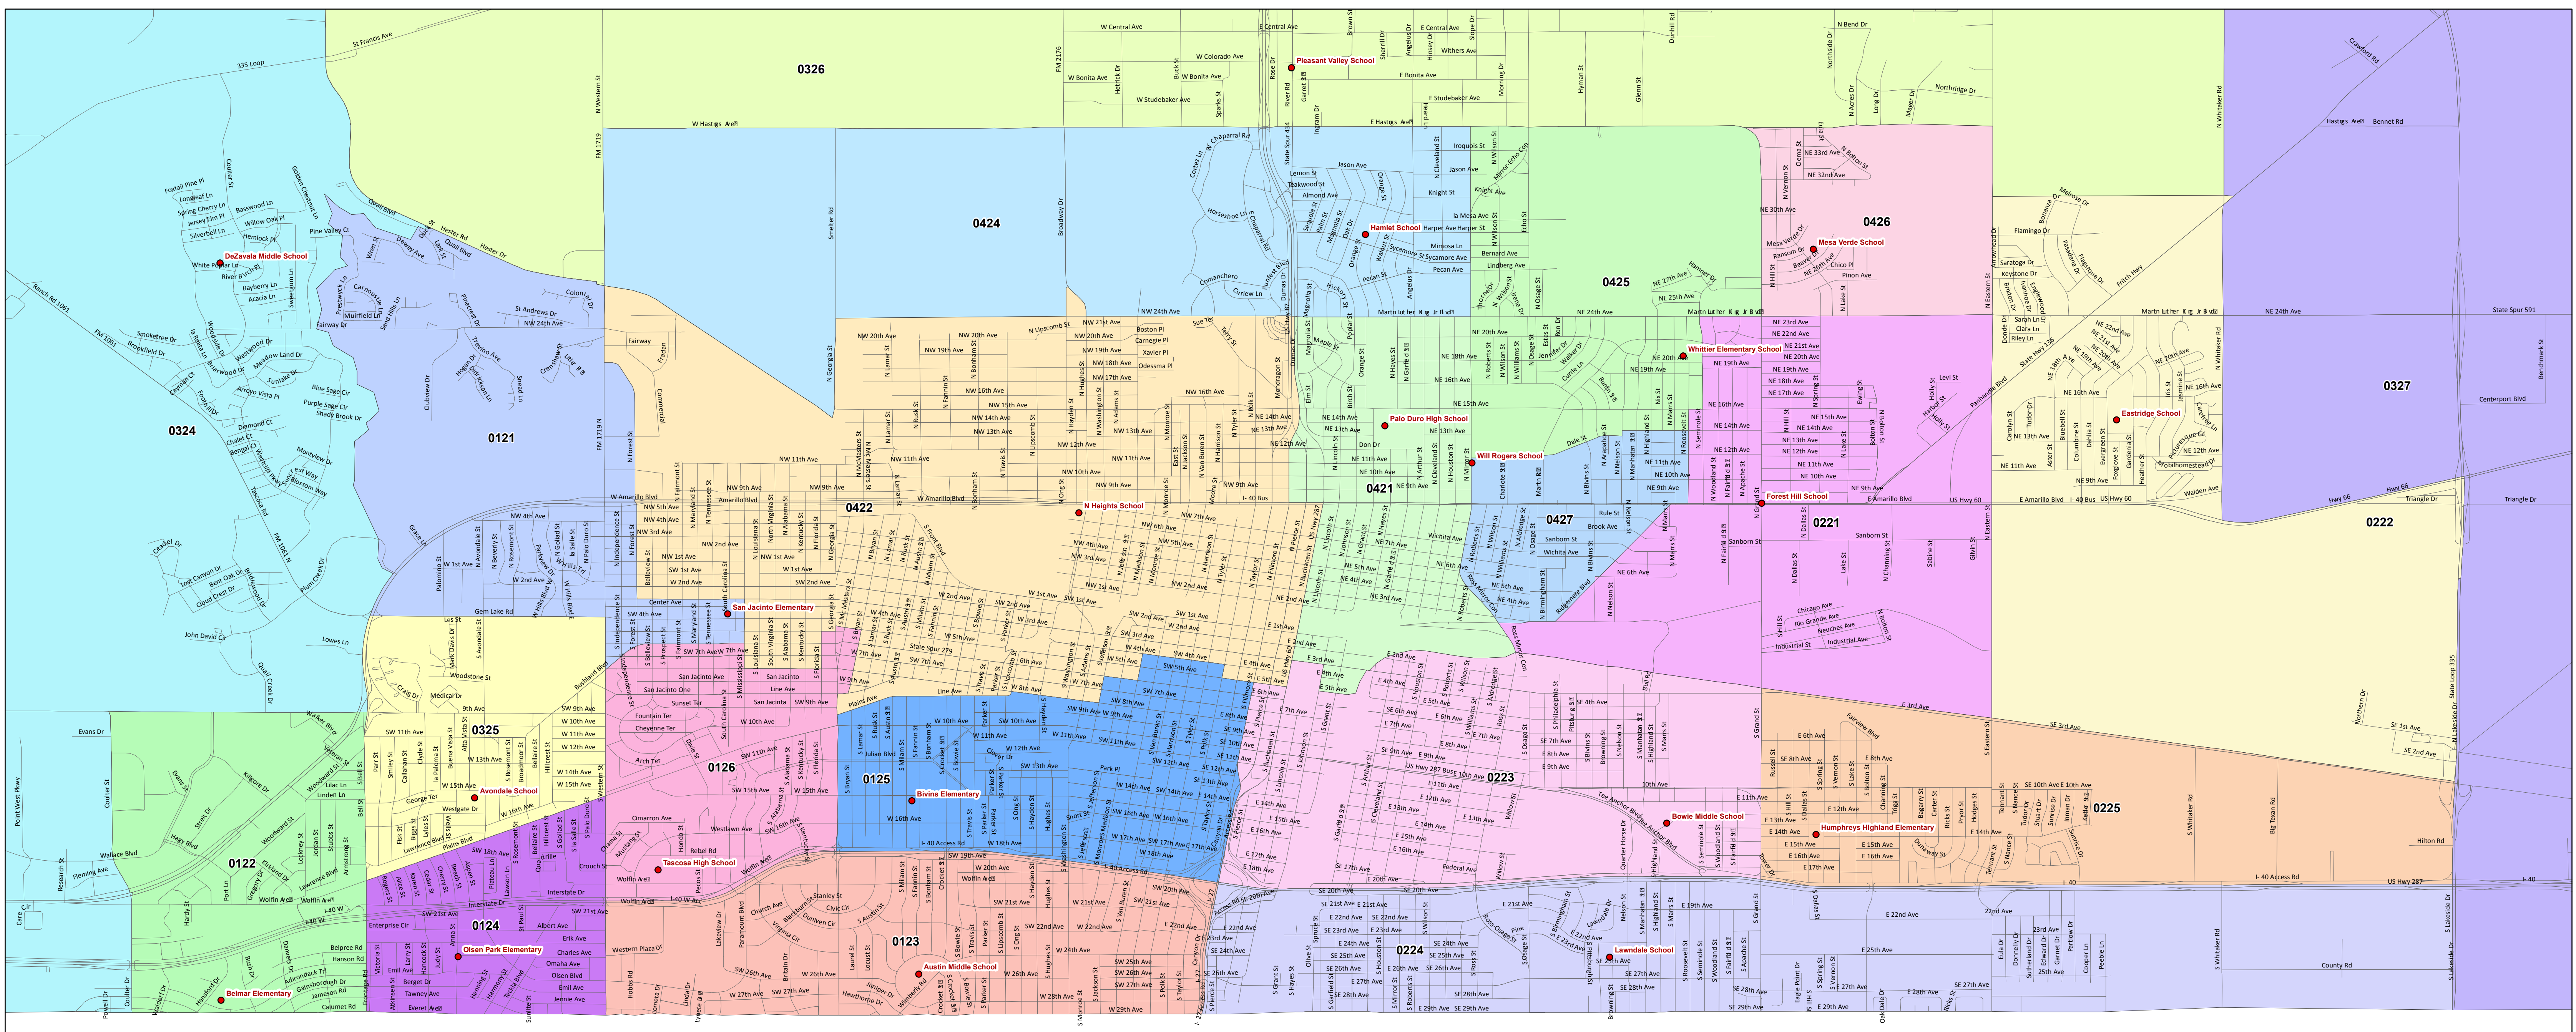

Election Precincts are colored with pastels and labeled by their precinct number.

PotterCo_EP_36x44_draft_A_adopted_9_26

Potter County 2012 Election Precincts

Adopted September 26, 2011

© 2012 Bickerstaff Heath Delgado Acosta LLP
Data Source: Roads, Water and other features obtained from the 2010 Tiger/line files, U.S. Census Bureau